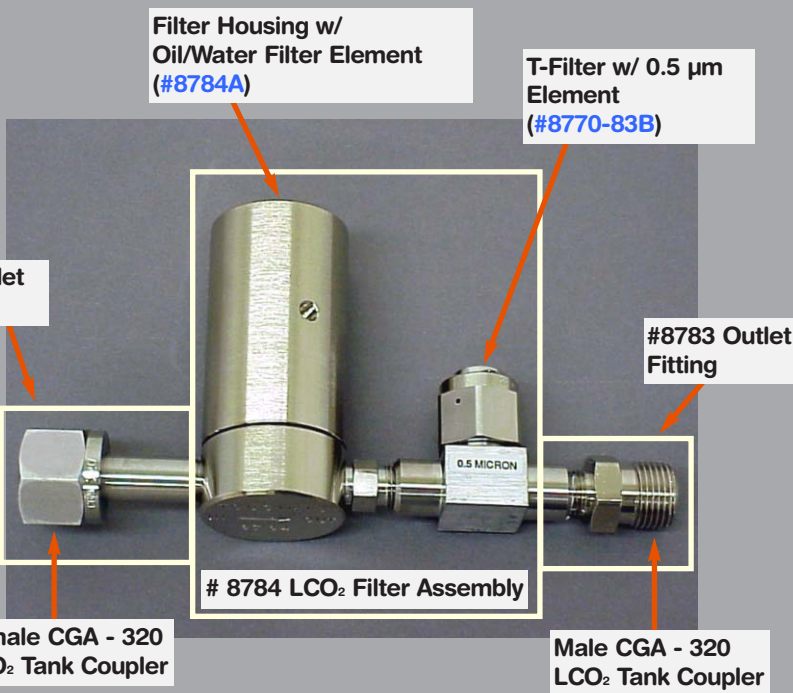

LCO₂ Filter Adapter Kit (#8783)

8783 LCO₂ Filter Adapter Kit

NOTE:

Remember to always use a proper Gasket to make a good face seal with all CGA-320 couplers

Gasket (Teflon or Nylon)

8784 LCO₂ Filter Assembly with 8783 Filter Adapter Kit Attached