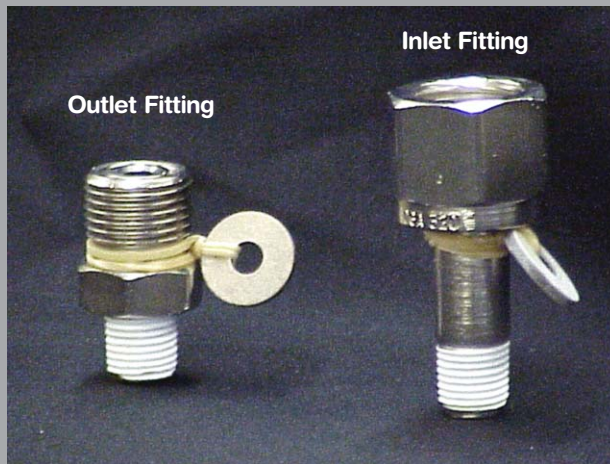

LCO₂ Filter Adapter Kit (#8783)

8783 LCO₂ Filter Adapter Kit

NOTE:

Remember to always use a proper Gasket to make a good face seal with all CGA-320 couplers

Gasket (Teflon or Nylon)

8784 LCO₂ Filter Assembly with 8783 Filter Adapter Kit Attached