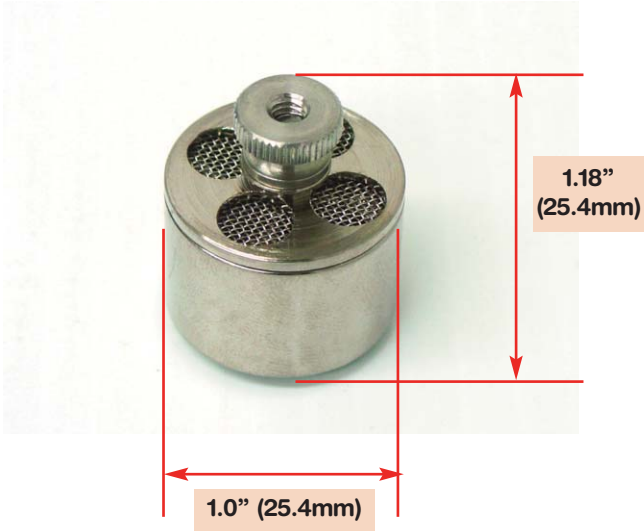

8764 Sample Holder for 4 Samples

Mesh Type: SS316 40x40
Opening Size = 0.3mm

Top View

Total = 4 Sample Compartment