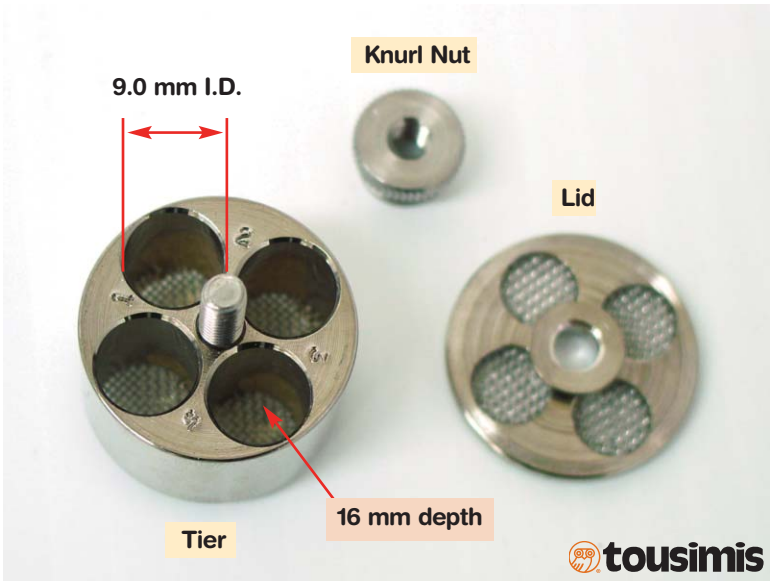

8764 Sample Holder for 4 Samples

Mesh Type: SS316 40x40
Opening Size = 0.3mm

Top View

Total = 4 Sample Compartment